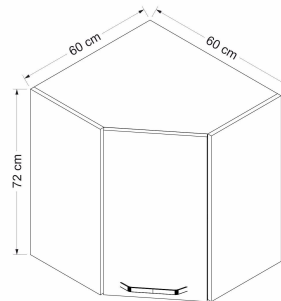

CODEN	SIZE
MM.0445	180-185-190-195-200-205-210-215-220-225 CM

CODEN	SIZE
MM.0445	180-185-190-195-200-205-210-215-220-225 CM

CODEN	SIZE
MM.0445	180-185-190-195-200-205-210-215-220-225 CM

CODEN	SIZE
MM.0445	145-150-155-165 CM

CODEN	SIZE
MM.0445	145-150-155-165 CM

CODEN	SIZE
MM.0445	145-150-155-165 CM

CODEN	SIZE
MM.0446	105-120 CM

web: www.mariemobler.se / Telephone: +46737321903/ E-mail: mariemobler@mariemobler.se

CODEN	SIZE
MM.0447	40-45-50-60 CM

CODEN	SIZE
MM.0447	40-45-50-60 CM

CODEN	SIZE
MM.0447	80-90-120 CM

CODEN	SIZE
MM.0447	80-90 CM

CODEN	SIZE
MM.0447	40-45-50-60 CM

CODEN	SIZE
MM.0447	80-90-120 CM

CODEN	SIZE
MM.0447	60 CM

CODEN	SIZE
MM.0447	60 CM

CODEN	SIZE
MM.0448	40-45-50-60 CM

CODEN	SIZE
MM.0448	80-90-100-120 CM

CODEN	SIZE
MM.0448	40-45-50-60 CM

CODEN	SIZE
MM.0448	105-120 CM

CODEN	SIZE
MM.0448	60 CM

INFORMATION

Marie Möbler brand is a registered trademark belonging to **Marie International Company** and sales are made only by our company.