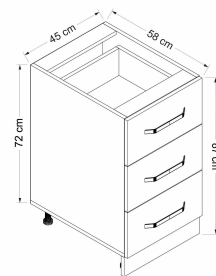

CODEN	SIZE
MM.0445	145-150-155-165 CM

CODEN	SIZE
MM.0445	145-150-155-165 CM

CODEN	SIZE
MM.0446	105-120 CM

web: www.mariemobler.se / Telephone: +46737321903/ E-mail: mariemobler@mariemobler.se

CODEN	SIZE
MM.0447	40-45-50-60 CM

CODEN	SIZE
MM.0447	40-45-50-60 CM

CODEN	SIZE
MM.0447	80-90-120 CM

CODEN	SIZE
MM.0447	80-90 CM

CODEN	SIZE
MM.0447	40-45-50-60 CM

CODEN	SIZE
MM.0447	80-90-120 CM

CODEN	SIZE
MM.0447	60 CM

CODEN	SIZE
MM.0447	60 CM

CODEN	SIZE
MM.0448	40-45-50-60 CM

CODEN	SIZE
MM.0448	80-90-100-120 CM

CODEN	SIZE
MM.0448	40-45-50-60 CM

CODEN	SIZE
MM.0448	105-120 CM

CODEN	SIZE
MM.0448	60 CM

INFORMATION

Marie Möbler brand is a registered trademark belonging to **Marie International Company** and sales are made only by our company.