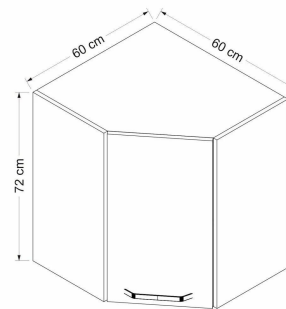

CODEN	SIZE
MM.0445	180-185-190-195-200-205-210-215-220-225 CM

CODEN	SIZE
MM.0445	180-185-190-195-200-205-210-215-220-225 CM

CODEN	SIZE
MM.0445	180-185-190-195-200-205-210-215-220-225 CM

CODEN	SIZE
MM.0445	145-150-155-165 CM

CODEN	SIZE
MM.0445	145-150-155-165 CM

CODEN	SIZE
MM.0445	145-150-155-165 CM

CODEN	SIZE
MM.0446	105-120 CM

web: www.mariemobler.se / Telephone: +46737321903/ E-mail: mariemobler@mariemobler.se

CODEN	SIZE
MM.0447	40-45-50-60 CM

CODEN	SIZE
MM.0447	40-45-50-60 CM

CODEN	SIZE
MM.0447	80-90-120 CM

CODEN	SIZE
MM.0447	80-90 CM

CODEN	SIZE
MM.0447	40-45-50-60 CM

CODEN	SIZE
MM.0447	80-90-120 CM

CODEN	SIZE
MM.0447	60 CM

CODEN	SIZE
MM.0447	60 CM

CODEN	SIZE
MM.0448	40-45-50-60 CM

CODEN	SIZE
MM.0448	80-90-100-120 CM

CODEN	SIZE
MM.0448	40-45-50-60 CM

CODEN	SIZE
MM.0448	105-120 CM

CODEN	SIZE
MM.0448	60 CM

INFORMATION

Marie Möbler brand is a registered trademark belonging to **Marie International Company** and sales are made only by our company.